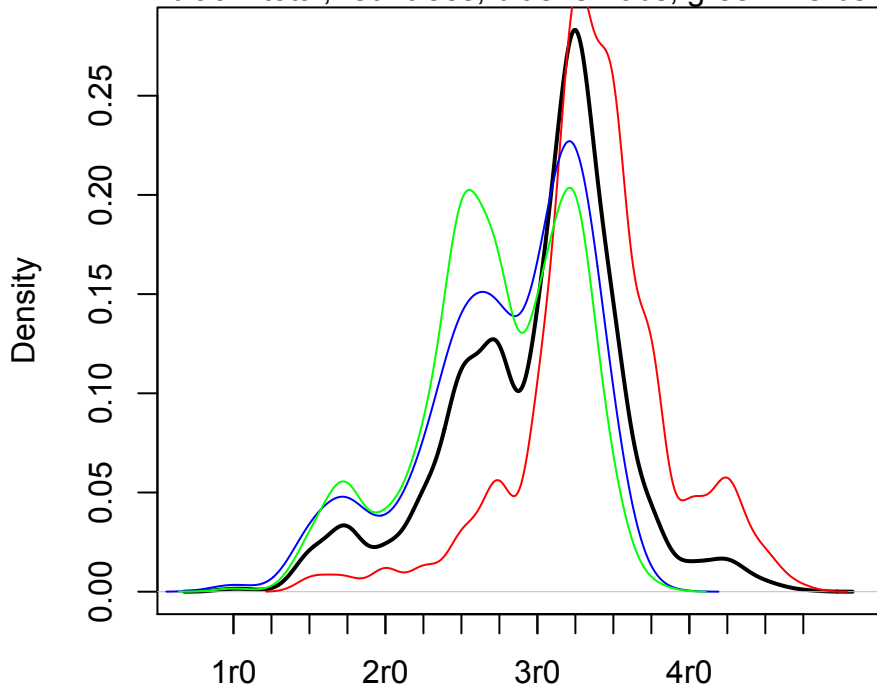

# Distributions of leaf rank

black=total, red=trees, blue=shrubs, green=herbs

N = 2192 Bandwidth = 0.4326