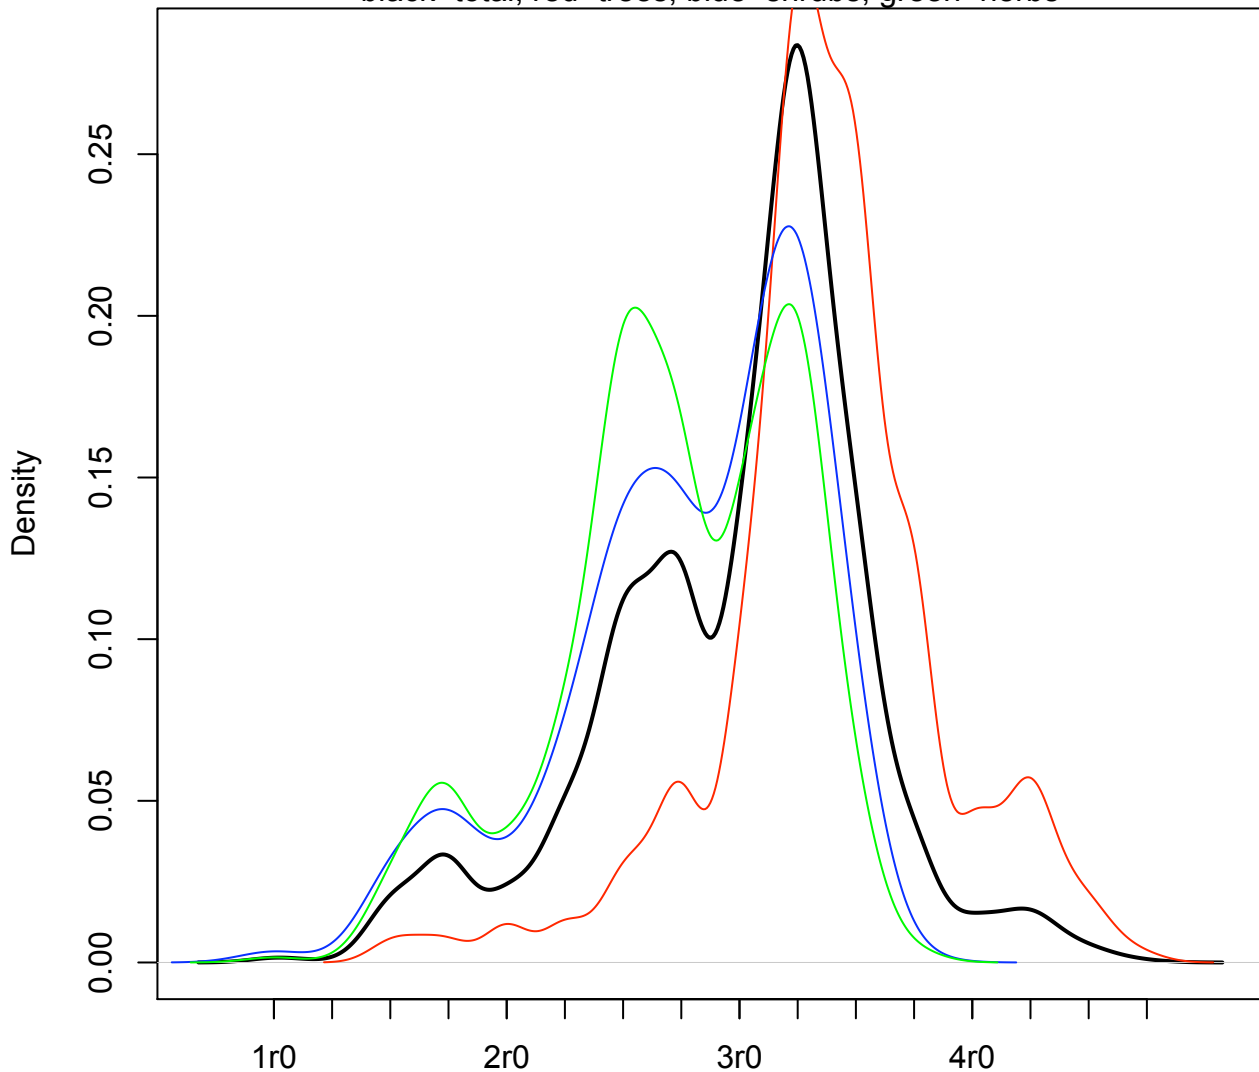

# Distributions of leaf rank

black=total, red=trees, blue=shrubs, green=herbs

N = 2194 Bandwidth = 0.4325